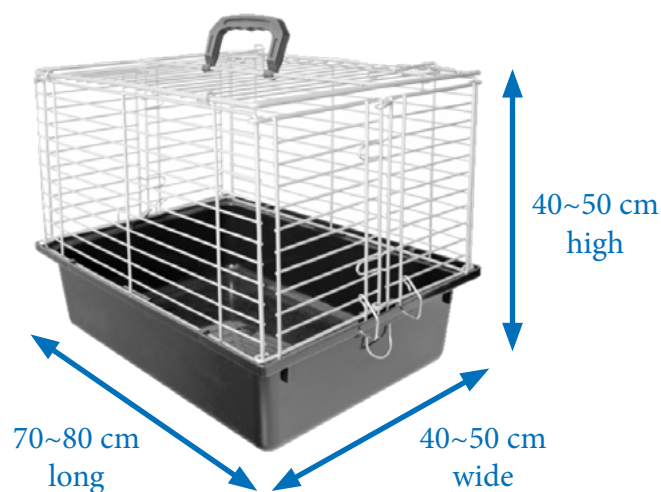

- 40~50cm high
- 40~50cm wide
- 70~80cms long

So it is safer to make them a bit larger, as our cage sizes vary.

Covers need to hang approx. 20cms lower than the base and they need a hole in the top for the handle.